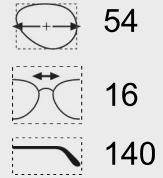

UNIQUE

E Y E W E A R

MODEL:

Collection: Unique Plus

Material: Plastic

C1 - BLACK/PINK