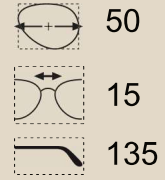

MODEL: INF501

Collection: OPTICAL

Material: PLASTIC