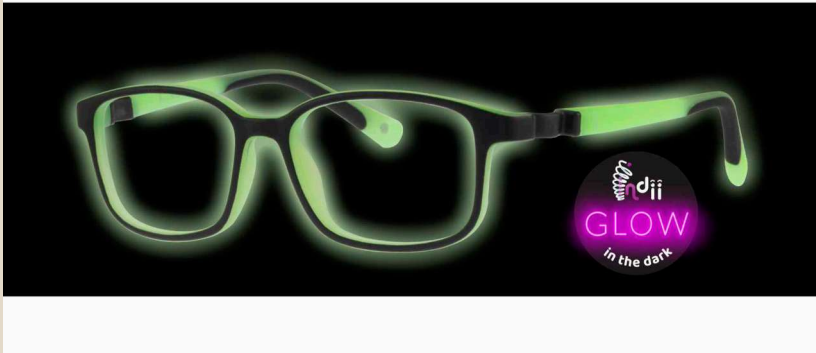

MODEL: IN46

Collection: OPTICAL

Material: PLASTIC

43

15

125