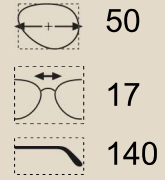

Joules

PEONY

MODEL: JS7091

Collection: SUNGLASS

Material: PLASTIC