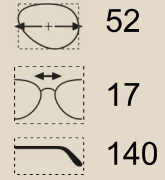

Joules

HONEYSUCKLE

MODEL: JS7081

Collection: SUNGLASS

Material: PLASTIC