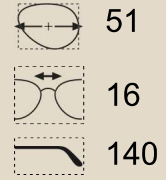

MODEL: JO3065

Collection: OPTICAL

Material: PLASTIC

PINK TORTOISESHELL - 260

MILKY FOREST GREEN - 549

BLUE SPECKLED TORTOISESHELL - 619

Joules

ELLA