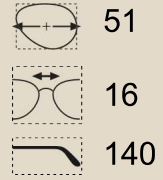

Joules

MODEL: JO3082

Collection: OPTICAL

Material: PLASTIC