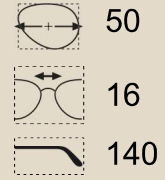

FOREST GREEN - 549