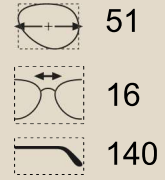

Joules

MODEL: JO3071

Collection: OPTICAL

Material: PLASTIC

TORTOISESHELL AND PINK - 122